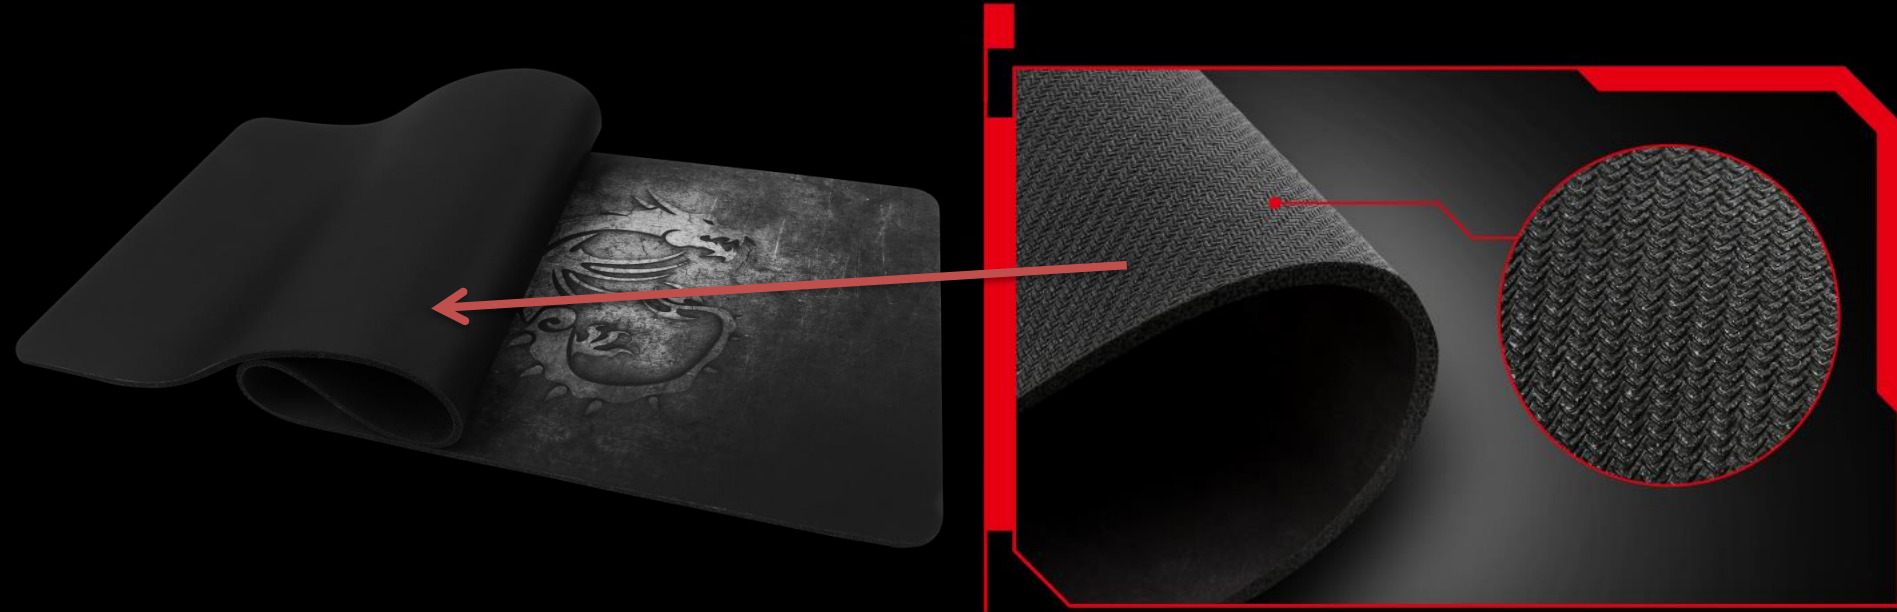

A large, stylized red dragon logo is positioned on the left side of the image. The dragon is depicted in profile, facing right, with its mouth open, showing sharp teeth. It has a long, flowing mane and a tail that curls upwards. The entire logo is rendered in a vibrant red color against a black background.

## High Quality Cloth with Agile Texture

The micro-textured surface is optimized for rapid movement providing smoothness, precision and rapid responsiveness in gaming sessions.

## Non-Slip Rubber Base

A non-slip and shock-absorbing rubber base help stand ground in games and guarantee a longer lasting mat.

## Excellent Touch with Ergonomic Design

A soft-woven top layer and 4mm thick, the mousepad offers a comfortable gaming surface.