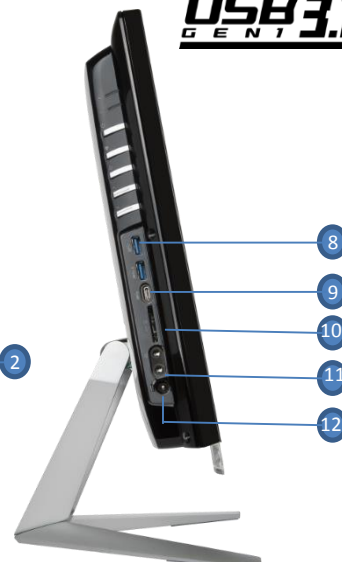

PRO 20EX 7M

MSI recommends Windows 10 Pro

All-in-One, One for All.

Multi-talented PC that combines all the components in a display case to be an intelligent All-in-One PC for any business.

Selling Points

- Windows 10 Home 64-bit
- Intel® 7th gen Kaby Lake processor with DDR4 memory
- LED Display with Touchscreen (Optional)
- Military Class 4 Components ensure the excellent stability, power efficiency, and performance.
- Anti-Flicker / Less Blue Light technology / Anti-Glare (Non-Touch)
- Silent PRO Cooling System with Server Grade Thermal Module provides a more silent and cooler operation.
- Dual COM ports for any kind of input device like barcode scanners, credit card readers, printers or cash machines
- 3x USB 3.1 Gen 1 Type A (one for Super Charger), MSI Super Charge Technology supports USB sleep-and-charge with auto-detection
- 1x USB 3.1 Gen 1 Type C is a fully reversible-plug connector for your USB devices
- TPM Module (Optional)
- VESA Wall mounting (Optional)
- Extend storage by HDD Caddy (optional)

I/O & Accessory Overview

1. 1x USB3.1 Gen Type A
2. 3x USB2.0
3. 2x COM port
4. 1x HDMI-out
5. 1x HDMI-in
6. 1x VGA-out
7. 1x RJ45

8. 2x USB3.1 Gen1 Type A (one is with Super Charger)
9. 1x USB3.1 Gen 1 Type C
10. Card reader
11. MIC-in / Headphone-out
12. DC-in