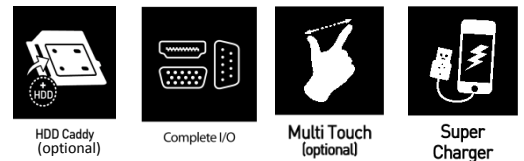

PRO 20EX 7M

MSI recommends Windows 10 Pro

All-in-One, One for All.

Multi-talented PC that combines all the components in a display case to be an intelligent All-in-One PC for any business.

Selling Points

- Windows 10 Home 64-bit
- Intel® 7th gen Kaby Lake processor with DDR4 memory
- LED Display with Touchscreen (Optional)
- Military Class 4 Components ensure the excellent stability, power efficiency, and performance.
- Anti-Flicker / Less Blue Light technology / Anti-Glare (Non-Touch)
- Silent PRO Cooling System with Server Grade Thermal Module provides a more silent and cooler operation.
- Dual COM ports for any kind of input device like barcode scanners, credit card readers, printers or cash machines
- 3x USB 3.1 Gen 1 Type A (one for Super Charger), MSI Super Charge Technology supports USB sleep-and-charge with auto-detection
- 1x USB 3.1 Gen 1 Type C is a fully reversible-plug connector for your USB devices
- TPM Module (Optional)
- VESA Wall mounting (Optional)
- Extend storage by HDD Caddy (optional)